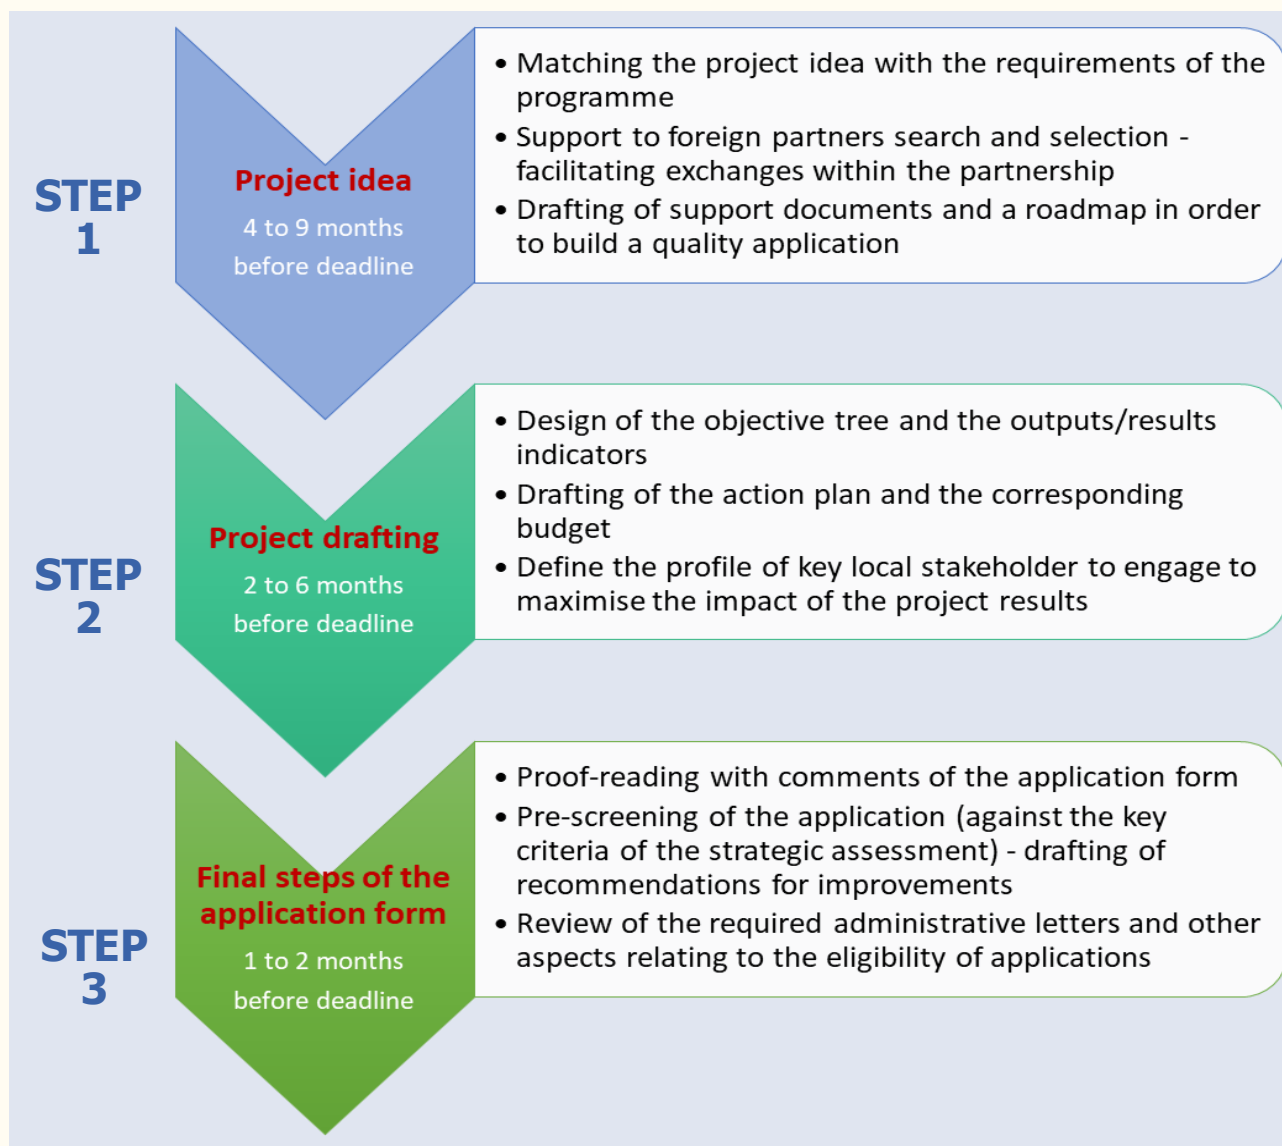

Interreg 2021-2027

Support in setting up projects

A rigorous methodology to support you step by step

A service tailored to your needs

- Very early in the call for proposals to get your project idea on track (STEP 1, or even 2)
- And / Or in the final phase of preparing your application to optimise its chances of selection (STEP 3)

Expertise that bridges the gap between your expectations and the requirements of programme managers

- Support for the setting up of around 20 INTERREG projects, in particular in the framework of the following programmes (Interreg IVC / Interreg Europe, MED, POCTEFA, etc.)
- Involvement in the drafting of nearly ten INTERREG programmes (in particular Interreg Europe 2014-2020 and 2021-2027, Deux Mers, POCTEFA, etc.)
- 3-year experience in the joint secretariat (JS) of the South-West Europe programme (SUDOE) as transnational project officer.